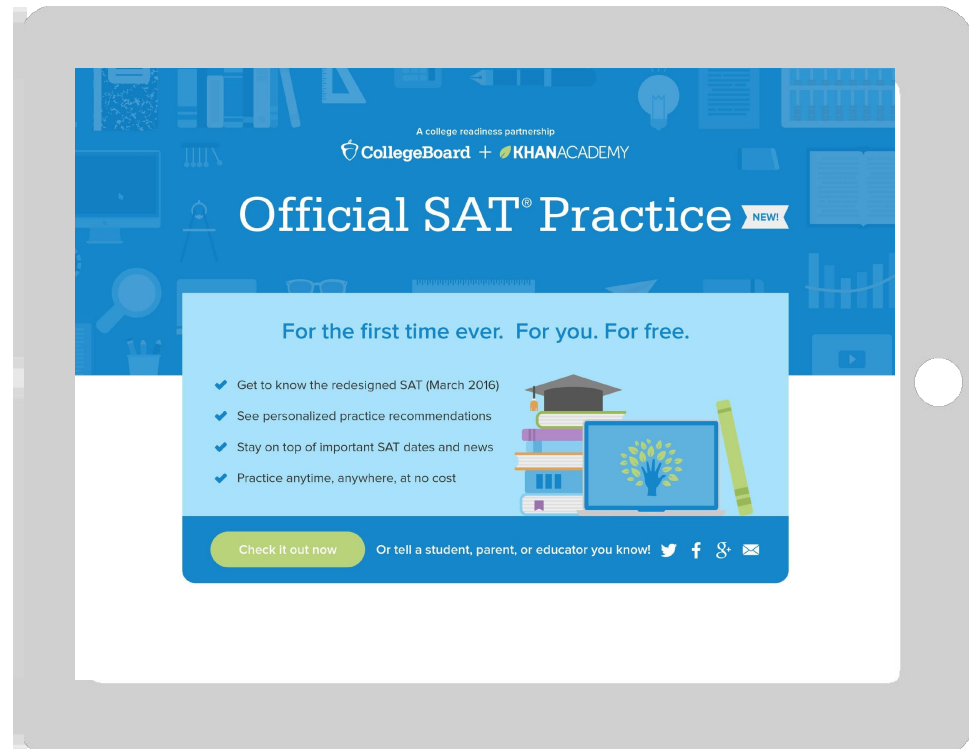

Please note that you can terminate your account linking at any time.

Steps to link your College Board and Khan Academy Accounts

Step 1

Log in to or create your Khan Academy account at satpractice.org

Step 2

When prompted, agree to link your Khan Academy and College Board accounts

Step 3

Sign in or create your College Board Account and hit "Send" to send your scores

**Sign up. Link up.
Get practicing.**

Step 1: