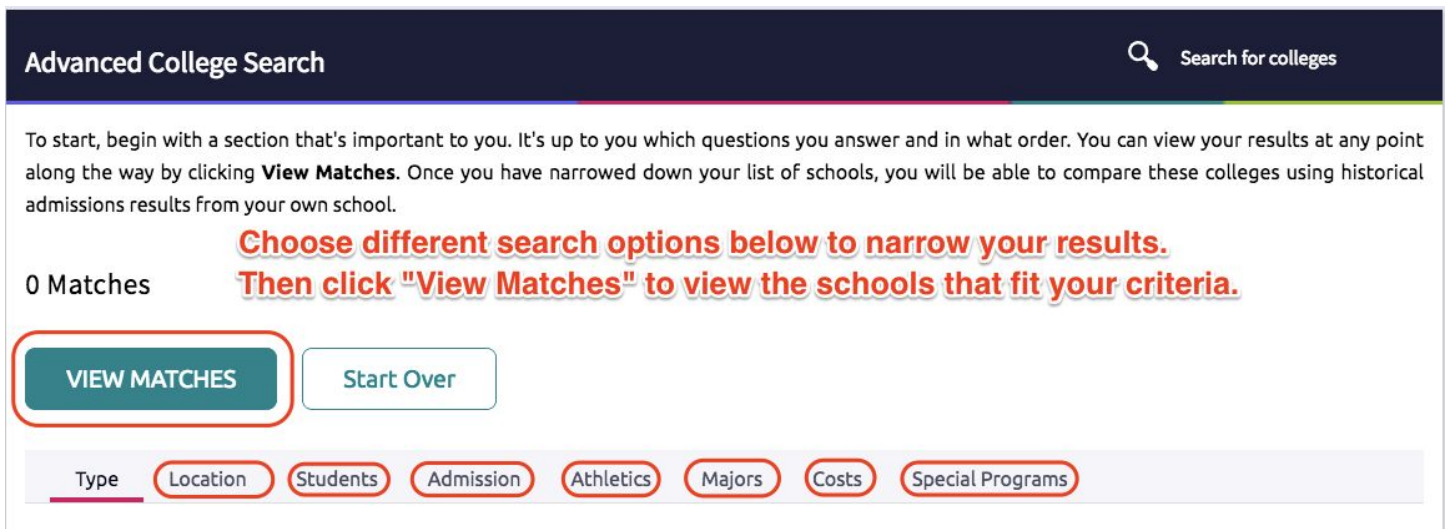

Naviance College Search & Scattergram Tutorial

1. Log into Naviance Student. Select Colleges & Search Tools & Advanced College Search

2. There are a multitude of different search options you can use.

Comparing Weighted GPA with SAT (1600 Scale)

****This is an example of the scattergram information****