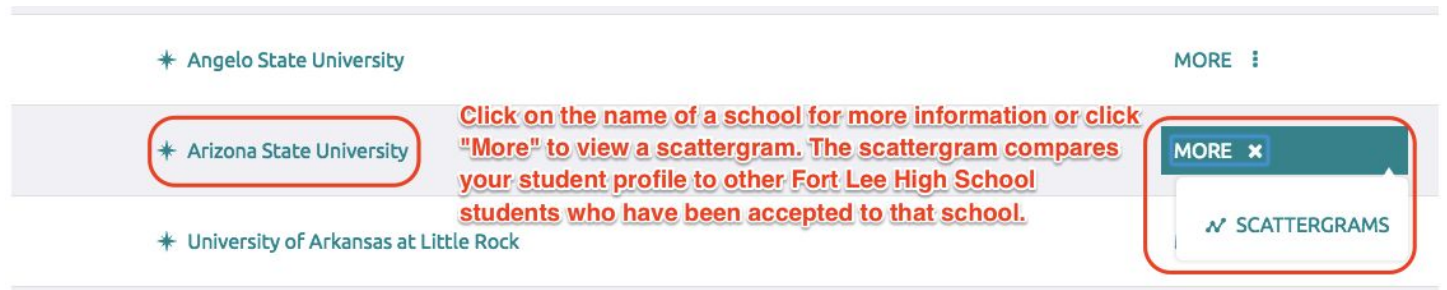

Naviance College Search & Scattergram Tutorial

1. Log into Naviance Student. Select Colleges & Search Tools & Advanced College Search

2. There are a multitude of different search options you can use.

Comparing Weighted GPA with SAT (1600 Scale)

****This is an example of the scattergram information****