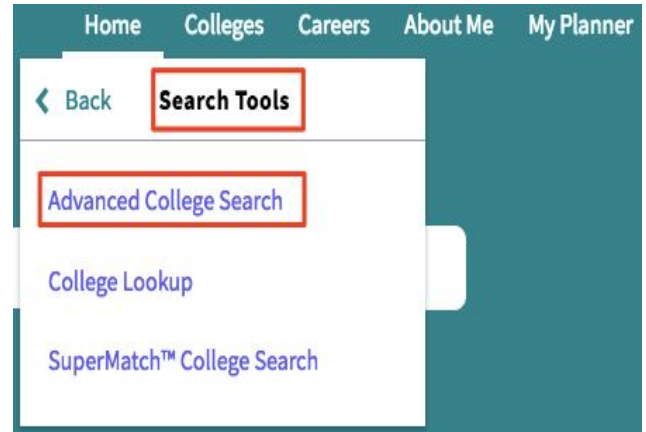

Naviance College Search & Scattergram Tutorial

1. Log into Naviance Student. Select Colleges & Search Tools & Advanced College Search

2. There are a multitude of different search options you can use.

Comparing Weighted GPA with SAT (1600 Scale)

****This is an example of the scattergram information****