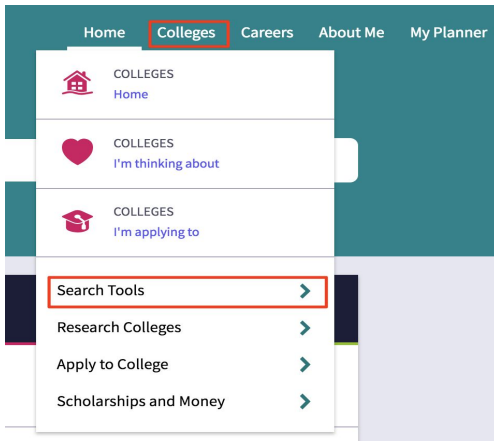

Naviance College Search & Scattergram Tutorial

1. Log into Naviance Student. Select Colleges & Search Tools & Advanced College Search

2. There are a multitude of different search options you can use.

Comparing Weighted GPA with SAT (1600 Scale)

****This is an example of the scattergram information****